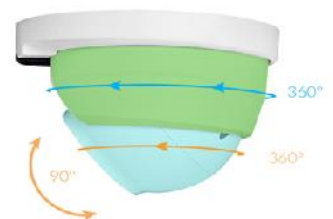

Dynacom WQ4PA Alarm Notification 4MP Super HD IP Camera

With a high resolution of 4 megapixels (2560 x 1440), this WQ4PA 4MP HD IP surveillance camera is able to capture videos in 1440p HD quality. It is a huge advancement compared to 720p HD or 1080p Full HD. With WQ4PA HD dome camera, you never miss a single detail of your loved ones.

Motion Detection
Push notifications to your mobile device

Camera	Image Sensor	1/3 4Megapixel CMOS
	Effective Pixels	2560(H)x1440(V)
	Min. Illumination	Color: 0.05LUX/F1.8, B/W: 0Lux (IR on)
	S/N Ratio	>50dB
	Backlight Compensation	BLC
	Wide Dynamic Range	Digital WDR
	Noise Reduction	3DNR
	Gain Control	Auto/Manual
	Day/Night	Auto(ICR) / Color / Black and White
	White Balance	Auto
	Electronic Shutter Speed	Auto/Manual 1/50~1/1000
	IR distance	IR distance 30 Meters(24pcs LED)
Lens	Focal Length	f=4.0mm Lens
	Max Aperture	F=2.0
	Focus control	Fixed
	Angle of View	80 ° @4.0mm
Video	Video Compression	H.264 High Profile / JPEG Snapshot
	Resolution	Main Stream: 4MP(2560*1440)/3MP(2048*1536)/1080P(1920*1080) Sub Stream: 640*360
	Video Bitrates	1024Kbps ~ 8192Kbps
	Video Frame Rate	30fps@4M
Audio	Interface	Embedded mic in
Network	Ethernet	RJ-45 (10/100Base-T)
	Wi-Fi	N/A
	Network Protocol	TCP/IP, HTTP, HTTPS, uPNP, RTSP, SMTP, NTP, DHCP, DNS, FTP, ONVIF, URL, P2P
	Network Preview	Web browser view, including IE, Firefox
	Smart Phone	Supports iOS and Android System
	Compatibility	Onvif V2.1
	Max. User Access	Multi-level users management, 1 Admin + 19 Users
General	Power Supply	DC12V PoE (802.3af) (optional)
	Power Consumption	5.8W
	Working Environment	-10 ~+55 (14°F~131°F),10%~90%
	Ingress Protection	IP66
	Dimensions	120*77mm
	Weight	460g

Direction Adjustment

Size and Weight