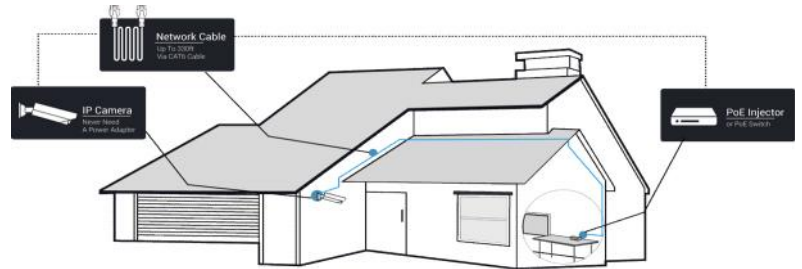

Dynacom WQ4PA Alarm Notification 4MP Super HD IP Camera

With a high resolution of 4 megapixels (2560 x 1440), this WQ4PA 4MP HD IP surveillance camera is able to capture videos in 1440p HD quality. It is a huge advancement compared to 720p HD or 1080p Full HD. With WQ4PA HD dome camera, you never miss a single detail of your loved ones.

Motion Detection
Push notifications to your mobile device

Camera	Image Sensor	1/3 4Megapixel CMOS
	Effective Pixels	2560(H)x1440(V)
	Min. Illumination	Color: 0.05LUX/F1.8, B/W: 0Lux (IR on)
	S/N Ratio	>50dB
	Backlight Compensation	BLC
	Wide Dynamic Range	Digital WDR
	Noise Reduction	3DNR
	Gain Control	Auto/Manual
	Day/Night	Auto(ICR) / Color / Black and White
	White Balance	Auto
	Electronic Shutter Speed	Auto/Manual 1/50~1/1000
	IR distance	IR distance 30 Meters(24pcs LED)
Lens	Focal Length	f=4.0mm Lens
	Max Aperture	F=2.0
	Focus control	Fixed
	Angle of View	80 ° @4.0mm
Video	Video Compression	H.264 High Profile / JPEG Snapshot
	Resolution	Main Stream: 4MP(2560*1440)/3MP(2048*1536)/1080P(1920*1080) Sub Stream: 640*360
	Video Bitrates	1024Kbps ~ 8192Kbps
	Video Frame Rate	30fps@4M
Audio	Interface	Embedded mic in
Network	Ethernet	RJ-45 (10/100Base-T)
	Wi-Fi	N/A
	Network Protocol	TCP/IP, HTTP, HTTPS, uPNP, RTSP, SMTP, NTP, DHCP, DNS, FTP, ONVIF, URL, P2P
	Network Preview	Web browser view, including IE, Firefox
	Smart Phone	Supports iOS and Android System
	Compatibility	Onvif V2.1
	Max. User Access	Multi-level users management, 1 Admin + 19 Users
General	Power Supply	DC12V PoE (802.3af) (optional)
	Power Consumption	5.8W
	Working Environment	-10 ~+55 (14°F~131°F),10%~90%
	Ingress Protection	IP66
	Dimensions	120*77mm
	Weight	460g

Direction Adjustment

Size and Weight