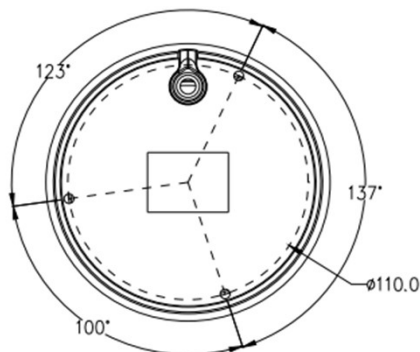

Dimensions

Camera	
Image Sensor	1/2.8" Progressive Scan CMOS
Effective Pixels	2592(H)×1944(V)
Electronic Shutter	Auto/Manual, 1/5 ~ 1/20,000s
Min. illumination	Color: 0.03 Lux @ (F1.6, AGC ON), B/W: 0 Lux @ (IR LED ON)
S/N Ratio	55dB
Day/Night	Auto(ICR)/Day/Night/Time
Wide Dynamic Range	True WDR
IR Range	Up to 40 m (131.2 ft)
IR On/Off Control	Auto/Manual
Pan/Tilt/Rotation Range	Pan: 0° ~ 355°, Tilt: 0° ~ 80°, Rotation: 0° ~ 355°
Lens	
Lens Type	Motorized focus
Iris	Fixed Iris
Focal Length	2.7 ~ 13.5 mm
F Number	F1.6
Angle of View	H: 95.5°~26.9°, V: 65.4°~20.5°
Video	
Max. Resolution	5MP (2592×1944)
Streaming Capability	3 Streams
Stream/Frame Rate	Stream1: 2592×1944, 2592×1520, 1920×1080, 1280×720 @ 25/30fps
	Stream2: D1, VGA, CIF @ 25/30fps
	Stream3: VGA, CIF, QVGA @ 25/30fps
Bit Rate Control	CBR/VBR
Bit Rate	Stream1: 200kbps~12Mbps
	Stream2: 100kbps~6Mbps
	Stream3: 100kbps~3Mbps
Image Enhancement	HLC / BLC / Defog / WDR
White Balance	Auto
Gain Control	Auto/Manual
Noise Reduction	2D/3D DNR
Aisle Mode	Support
Smart IR	Support
Mirror	Support
Region of Interest	Off/On (8 Zone, Rectangle)
Motion Detection	Support
Privacy Masking	Support