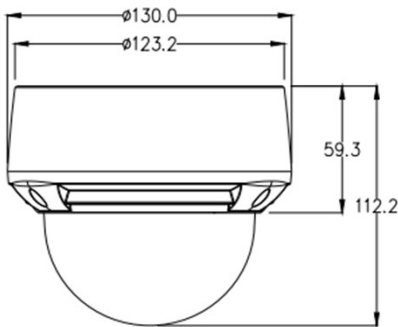

Dimensions

Camera	
Image Sensor	1/2.8" Progressive Scan CMOS
Effective Pixels	2592(H)×1944(V)
Electronic Shutter	Auto/Manual, 1/5 ~ 1/20,000s
Min. illumination	Color: 0.03 Lux @ (F1.6, AGC ON), B/W: 0 Lux @ (IR LED ON)
S/N Ratio	55dB
Day/Night	Auto(ICR)/Day/Night/Time
Wide Dynamic Range	True WDR
IR Range	Up to 40 m (131.2 ft)
IR On/Off Control	Auto/Manual
Pan/Tilt/Rotation Range	Pan: 0° ~ 355°, Tilt: 0° ~ 80°, Rotation: 0° ~ 355°
Lens	
Lens Type	Motorized focus
Iris	Fixed Iris
Focal Length	2.7 ~ 13.5 mm
F Number	F1.6
Angle of View	H: 95.5°~26.9°, V: 65.4°~20.5°
Video	
Max. Resolution	5MP (2592×1944)
Streaming Capability	3 Streams
Stream/Frame Rate	Stream1: 2592×1944, 2592×1520, 1920×1080, 1280×720 @ 25/30fps
	Stream2: D1, VGA, CIF @ 25/30fps
	Stream3: VGA, CIF, QVGA @ 25/30fps
Bit Rate Control	CBR/VBR
Bit Rate	Stream1: 200kbps~12Mbps
	Stream2: 100kbps~6Mbps
	Stream3: 100kbps~3Mbps
Image Enhancement	HLC / BLC / Defog / WDR
White Balance	Auto
Gain Control	Auto/Manual
Noise Reduction	2D/3D DNR
Aisle Mode	Support
Smart IR	Support
Mirror	Support
Region of Interest	Off/On (8 Zone, Rectangle)
Motion Detection	Support
Privacy Masking	Support