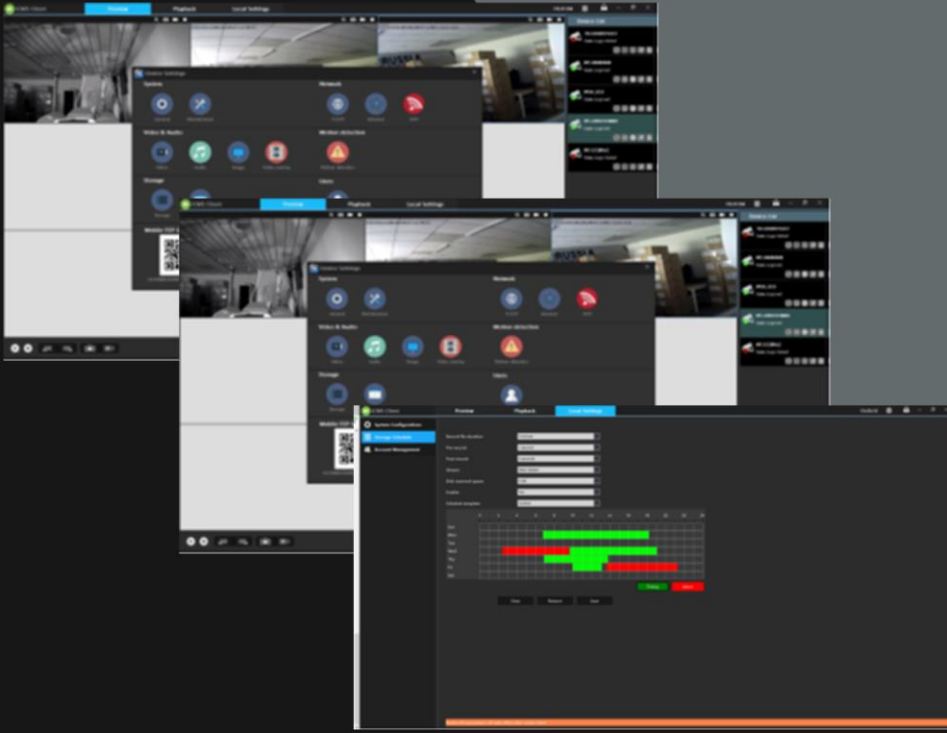

EMBEDDED IP CAMERA FACE RECOGNITION

Face Recognition

Age Detection

Emotion Detection

Embedded

AI

Face Recognition
Gender Detection
Emotion Detection
Age Detection

Codec

H.264 / H.265

White List / Black List

High Resolution
5 Megapixel

- Adopts 5 megapixel progressive CMOS, provides 5MP(2592*1944)@20FPS
- 1/2.8" 5Megapixel progressive scan CMOS.
- Built-in 2.7-13.5mm motorized lens.
- 5pcs of array IR LEDs, IR distance up to 60m,.
- Built-in waterproof high quality microphone (-32dB).
- Built-in audio in/out.
- Built-in micro SD slot for local recording.
- Built-in hardware reset.
- Built-in alarm in/out.
- 3DNR, AWB, AGC, BLC, Defog, ROI.
- PoE&DC12V.
- IP67.
- Face Recognition supported.