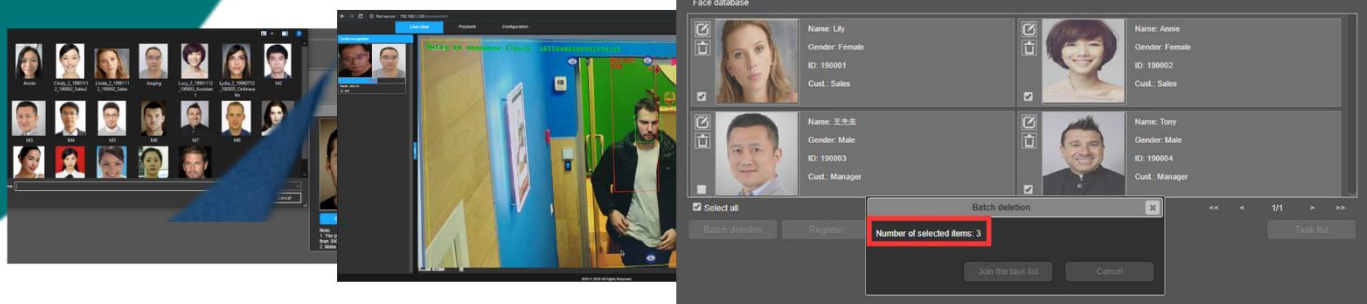

EMBEDDED IP CAMERA FACE RECOGNITION

Face Recognition

Age Detection

Emotion Detection

Embedded

AI

Face Recognition
Gender Detection
Emotion Detection
Age Detection

Codec

H.264 / H.265

White List / Black List

High Resolution
5 Megapixel

- Adopts 5 megapixel progressive CMOS, provides 5MP(2592*1944)@20FPS
- 1/2.8" 5Megapixel progressive scan CMOS.
- Built-in 2.7-13.5mm motorized lens.
- 5pcs of array IR LEDs, IR distance up to 60m,.
- Built-in waterproof high quality microphone (-32dB).
- Built-in audio in/out.
- Built-in micro SD slot for local recording.
- Built-in hardware reset.
- Built-in alarm in/out.
- 3DNR, AWB, AGC, BLC, Defog, ROI.
- PoE&DC12V.
- IP67.
- Face Recognition supported.