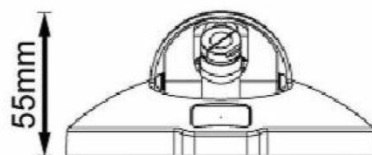

WQ14

2-Megapixel Indoor IR IP Micro Dome Camera

Features:

- 2-Megapixel CMOS sensor
- 15fps @ 1600 x 1200 resolution
- Day & Night function with built-in IR cut filter
- Built-in 24V POE input for data and power transmitting
- Built-in IR illuminator, effective up to 5 meters
- Supports H.264 dual streams
- Supports adaptive frame rate streaming
- 2D / 3D noise reduction
- Stylish and compact housing design

Dimension:

WQ14

2-Megapixel Indoor IR IP Micro Dome Camera

SYSTEM SPECIFICATION	
System	ALTERA Cyclone IV, 8MB Flash ROM, 128MB DDRIII
Compression	H.264
Resolution	Main Stream: 1600x1200, Sub Stream: 640x400
Frame Rate	15 fps at all resolutions
Image Sensor	1/3.2" 2Megapixel CMOS sensor
Lens	3.6mm@F1.8
Minimum Illumination	0 Lux (IR On)
IR Illuminators	up to 5 meters
IMAGE SETTINGS	
Day / Night mode	ICR (Removable IR-cut filter) for day & night vision
Image Adjustment	Brightness, Contrast, Saturation, Gain Control (x3.5)
Image Orientation	Flip, Mirror, 180° Rotation
EVENT	
Trigger	Motion detection
Action	Email, Buzzer, Pop-up Channel
NETWORK	
Ethernet	10/ 100 Base-T
Protocols	IPv4, HTTP, SMTP, DHCP, NTP, TCP/IP, UPnP, DNS, DDNS, PPPoE
POWER SUPPLY	
DC Adapter (Optional)	DC 5V
PoE	by Dynacom DN408
OPERATING ENVIRONMENT	
Temperature	0°C ~ 45°C (32°F~113°F)
Humidity	0% ~ 90% (non-condensing)
APPEARANCE	
SD Card	Up to 32 GB
Dimension	Ø110mm x 55mm
Weight	190 Grams
Connectors	RJ45 Ethernet connector
	5V DC Jack
CLIENT SYSTEM	
Mobile App	MobileViewHD (iOS/Android)
NVR	Dynacom DN408