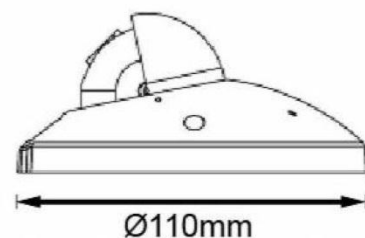

WQ14

2-Megapixel Indoor IR IP Micro Dome Camera

Features:

- 2-Megapixel CMOS sensor
- 15fps @ 1600 x 1200 resolution
- Day & Night function with built-in IR cut filter
- Built-in 24V POE input for data and power transmitting
- Built-in IR illuminator, effective up to 5 meters
- Supports H.264 dual streams
- Supports adaptive frame rate streaming
- 2D / 3D noise reduction
- Stylish and compact housing design

Dimension:

WQ14

2-Megapixel Indoor IR IP Micro Dome Camera

SYSTEM SPECIFICATION	
System	ALTERA Cyclone IV, 8MB Flash ROM, 128MB DDRIII
Compression	H.264
Resolution	Main Stream: 1600x1200, Sub Stream: 640x400
Frame Rate	15 fps at all resolutions
Image Sensor	1/3.2" 2Megapixel CMOS sensor
Lens	3.6mm@F1.8
Minimum Illumination	0 Lux (IR On)
IR Illuminators	up to 5 meters
IMAGE SETTINGS	
Day / Night mode	ICR (Removable IR-cut filter) for day & night vision
Image Adjustment	Brightness, Contrast, Saturation, Gain Control (x3.5)
Image Orientation	Flip, Mirror, 180° Rotation
EVENT	
Trigger	Motion detection
Action	Email, Buzzer, Pop-up Channel
NETWORK	
Ethernet	10/ 100 Base-T
Protocols	IPv4, HTTP, SMTP, DHCP, NTP, TCP/IP, UPnP, DNS, DDNS, PPPoE
POWER SUPPLY	
DC Adapter (Optional)	DC 5V
PoE	by Dynacom DN408
OPERATING ENVIRONMENT	
Temperature	0°C ~ 45°C (32°F~113°F)
Humidity	0% ~ 90% (non-condensing)
APPEARANCE	
SD Card	Up to 32 GB
Dimension	Ø110mm x 55mm
Weight	190 Grams
Connectors	RJ45 Ethernet connector
	5V DC Jack
CLIENT SYSTEM	
Mobile App	MobileViewHD (iOS/Android)
NVR	Dynacom DN408