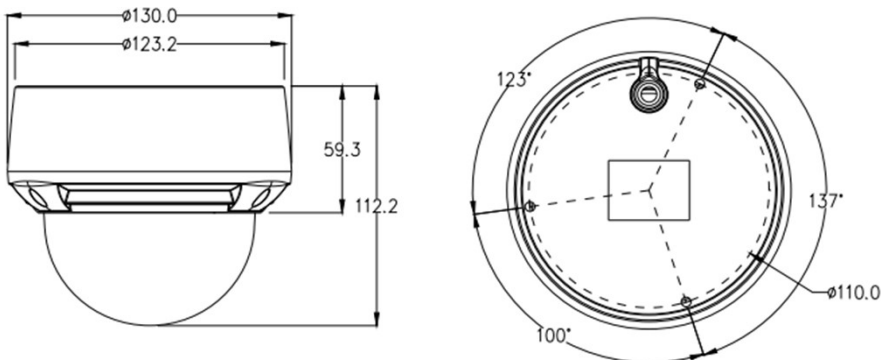

Dimensions

Camera	
Image Sensor	1/2.8" STARVIS Progressive Scan CMOS
Effective Pixels	2592(H)×1944(V)
Electronic Shutter	Auto/Manual, 1/5 ~ 1/20,000s
Min. illumination	Color: 0.03 Lux @ (F1.6, AGC ON), B/W: 0 Lux @ (IR LED ON)
S/N Ratio	55dB
Day/Night	Auto(ICR)/Day/Night/Time
Wide Dynamic Range	True WDR 120dB
IR Range	Up to 40 m (131.2 ft)
IR On/Off Control	Auto/Manual
Pan/Tilt/Rotation Range	Pan: 0° ~ 355°, Tilt: 0° ~ 80°, Rotation: 0° ~ 355°
Lens	
Lens Type	Motorized focus
Iris	Fixed Iris
Focal Length	2.7 ~ 13.5 mm
F Number	F1.6
Angle of View	H: 95.5°~26.9°, V: 65.4°~20.5°
Video	
Max. Resolution	5MP (2592×1944)
Streaming Capability	3 Streams
Stream/Frame Rate	Stream1: 2592×1944, 2592×1520, 1920×1080, 1280×720 @ 25/30fps
	Stream2: D1, VGA, CIF @ 25/30fps
	Stream3: VGA, CIF, QVGA @ 25/30fps
Bit Rate Control	CBR/VBR
Bit Rate	Stream1: 200kbps~12Mbps
	Stream2: 100kbps~6Mbps
	Stream3: 100kbps~3Mbps
Image Enhancement	HLC / BLC / Defog / WDR
White Balance	Auto
Gain Control	Auto/Manual
Noise Reduction	2D/3D DNR
Aisle Mode	Support
Smart IR	Support
Mirror	Support
Region of Interest	Off/On (8 Zone, Rectangle)
Motion Detection	Support
Privacy Masking	Support