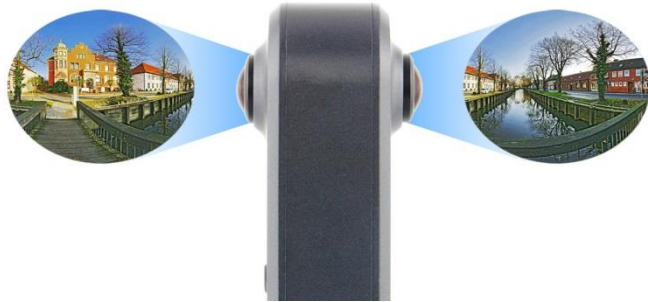

Dynacom 360° VR Camera

WR105 Camera

Novatek96660 Chipset

Sensor OV4689, 4.0 Mega Pixels. FullHD video 2160x1080P.

Dual Fisheye Lens + Dual Sensor

To get an infinite view, don't miss any moment.

360°x 360°Spherical Panorama

share your story by 360°, immersive experience your life

Wi-Fi Remote Control

Support iOS & Android devices, to control, view, share the moment synchronously.

Scene application

Portable

Weight: 56g
Size: 100x35x30mm

Support VR Player

Product Parameters

CPU	Novatek96660
Sensor	OV4689, 4.0 Mega Pixels
Screen	0.66 inch OLED
Lens	360°x360°spherical panorama
Video Resolution	2160x1080
Photo Resolution	1508x1508
Memory Card	Up to 64GB
Battery	900mAh, Working Time ≈60Min
WiFi	802.11 b/g/n
APP	Support iOS & Android
Size	100x35x30mm
Weight	56g
Video Sharing	YouTube, Youku, Facebook, WeChat, QQ, E-mail, Support VR Player