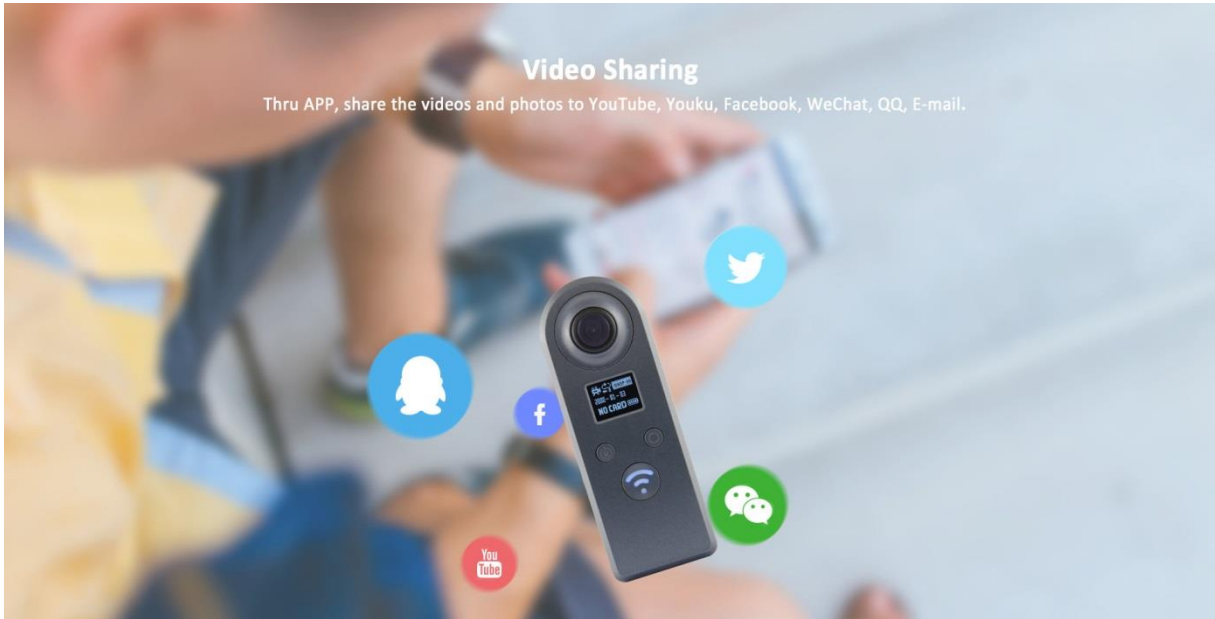

Dynacom 360° VR Camera

WR105 Camera

Novatek96660 Chipset

Sensor OV4689, 4.0 Mega Pixels. FullHD video 2160x1080P.

Dual Fisheye Lens + Dual Sensor

To get an infinite view, don't miss any moment.

360°x 360°Spherical Panorama

share your story by 360°, immersive experience your life

Wi-Fi Remote Control

Support iOS & Android devices, to control, view, share the moment synchronously.

Scene application

Portable

Weight: 56g
Size: 100x35x30mm

Support VR Player

Product Parameters

CPU	Novatek96660
Sensor	OV4689, 4.0 Mega Pixels
Screen	0.66 inch OLED
Lens	360°x360°spherical panorama
Video Resolution	2160x1080
Photo Resolution	1508x1508
Memory Card	Up to 64GB
Battery	900mAh, Working Time ≈60Min
WiFi	802.11 b/g/n
APP	Support iOS & Android
Size	100x35x30mm
Weight	56g
Video Sharing	YouTube, Youku, Facebook, WeChat, QQ, E-mail, Support VR Player