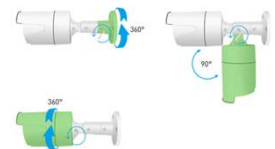

Direction Adjustment