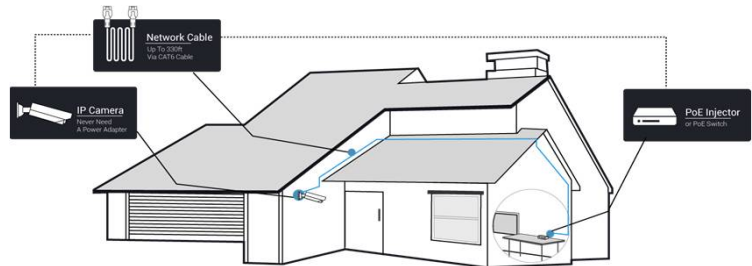

**Dynacom W420P Alarm Notification 4MP Super HD IP Camera**  
 With a high resolution of 4 megapixels (2560 x 1440), this WQ420P 4MP HD IP surveillance camera is able to capture videos in 1440p HD quality. It is a huge advancement compared to 720p HD or 1080p Full HD. With WQ420P HD dome camera, you never miss a single detail of your loved ones.

**Motion Detection**  
 Push notifications to your mobile device

Camera	Image Sensor	1/3" 4Megapixel CMOS
	Effective Pixels	2560(H)x1440(V)
	Min. Illumination	Color: 0.05LUX/F1.8, B/W: 0Lux (IR on)
	S/N Ratio	>50dB
	Backlight Compensation	BLC
	Wide Dynamic Range	Digital WDR
	Noise Reduction	3DNR
	Gain Control	Auto/Manual
	Day/Night	Auto(ICR) / Color / Black and White
	White Balance	Auto
	Electronic Shutter Speed	Auto/Manual 1/50~1/1000
	IR distance	IR distance 30 Meters(24pcs LED)
Lens	Focal Length	f=4.0mm Lens
	Max Aperture	F=2.0
	Focus control	Fixed
	Angle of View	80 ° @4.0mm
Video	Video Compression	H.264 High Profile / JPEG Snapshot
	Resolution	Main Stream: 4MP(2560*1440)/3MP(2048*1536)/1080P(1920*1080) Sub Stream: 640*360
	Video Bitrates	1024Kbps ~ 8192Kbps
	Video Frame Rate	30fps@4M
Audio	Interface	Embedded mic in
Network	Ethernet	RJ-45 (10/100Base-T)
	Wi-Fi	N/A
	Network Protocol	TCP/IP, HTTP, HTTPS, uPNP, RTSP, SMTP, NTP, DHCP, DNS, FTP, ONVIF, URL, P2P
	Network Preview	Web browser view, including IE, Firefox
	Smart Phone	Supports iOS and Android System
	Compatibility	Onvif V2.1
	Max. User Access	Multi-level users management, 1 Admin + 19 Users
General	Power Supply	DC12V PoE (802.3af) (optional)
	Power Consumption	5.8W
	Working Environment	-10 °C ~+55 °C (14°F~131°F),10%~90%
	Ingress Protection	IP66
	Dimensions	Φ65*188mm
	Weight	430g

#### Direction Adjustment