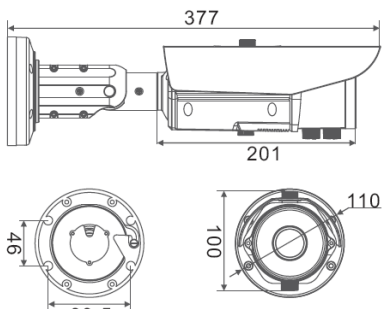

WDR

12 MP

INTERFACE	
Ethernet	1 Ethernet (10/100 Base-T) RJ-45 Connector
Audio I/O	1ch Audio In,1ch Audio Out
Alarm I/O	1ch Alarm In,1ch Alarm Out
RS485	Yes
BNC Output	Yes
Reset Button	Yes
Edge Storage	Micro SD/SDHC/SDXC slot ,Max 128GB
GENERAL	
Power Supply	DC12V/POE
Power Consumption	Max11W
OperatingTemperature	Starting Temperature: -30 °C – 60 °C (-22 °F – 140 °F) Working Temperature:-40 °C ~ 60 °C (-40 °F ~ 140 °F)
Operating Humidity	0% - 90% RH
Ingress Protection	IP66
Approvals	CE / FCC
Product Dimensions	φ110×377mm
Product Weight	1700g

Dimension

Accessories